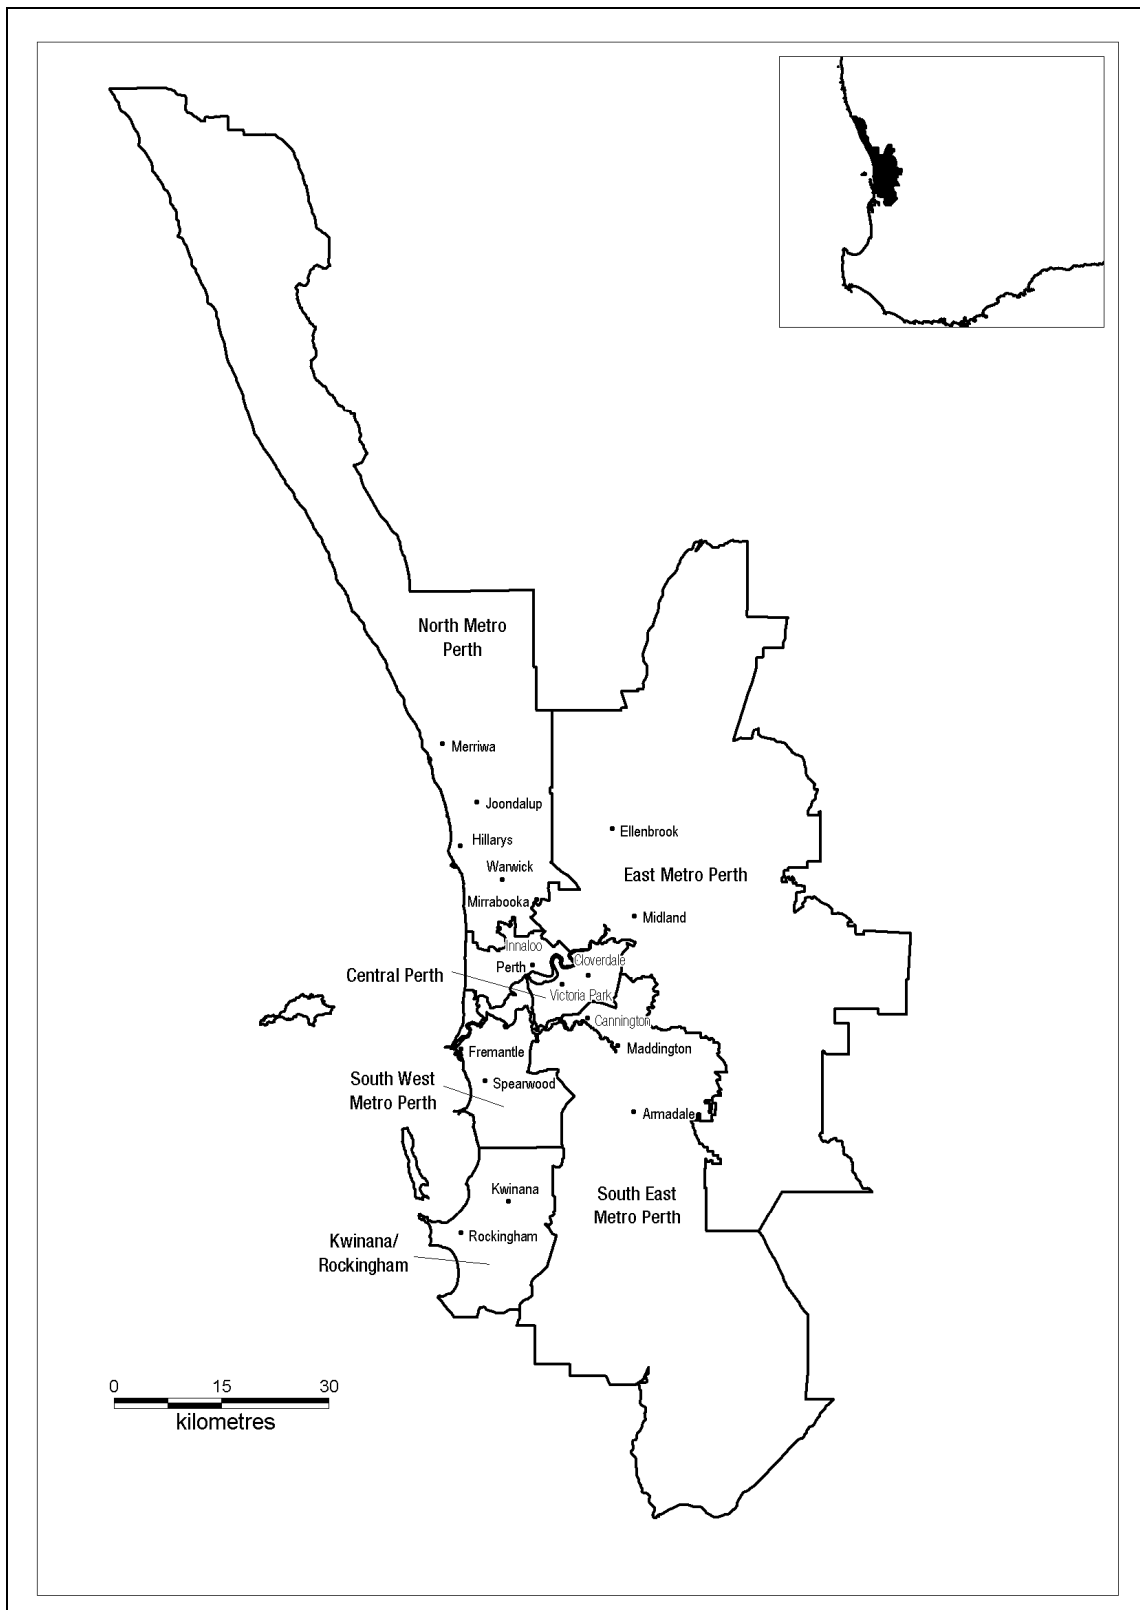

DEN STAR RATINGS—June 2008

PERTH