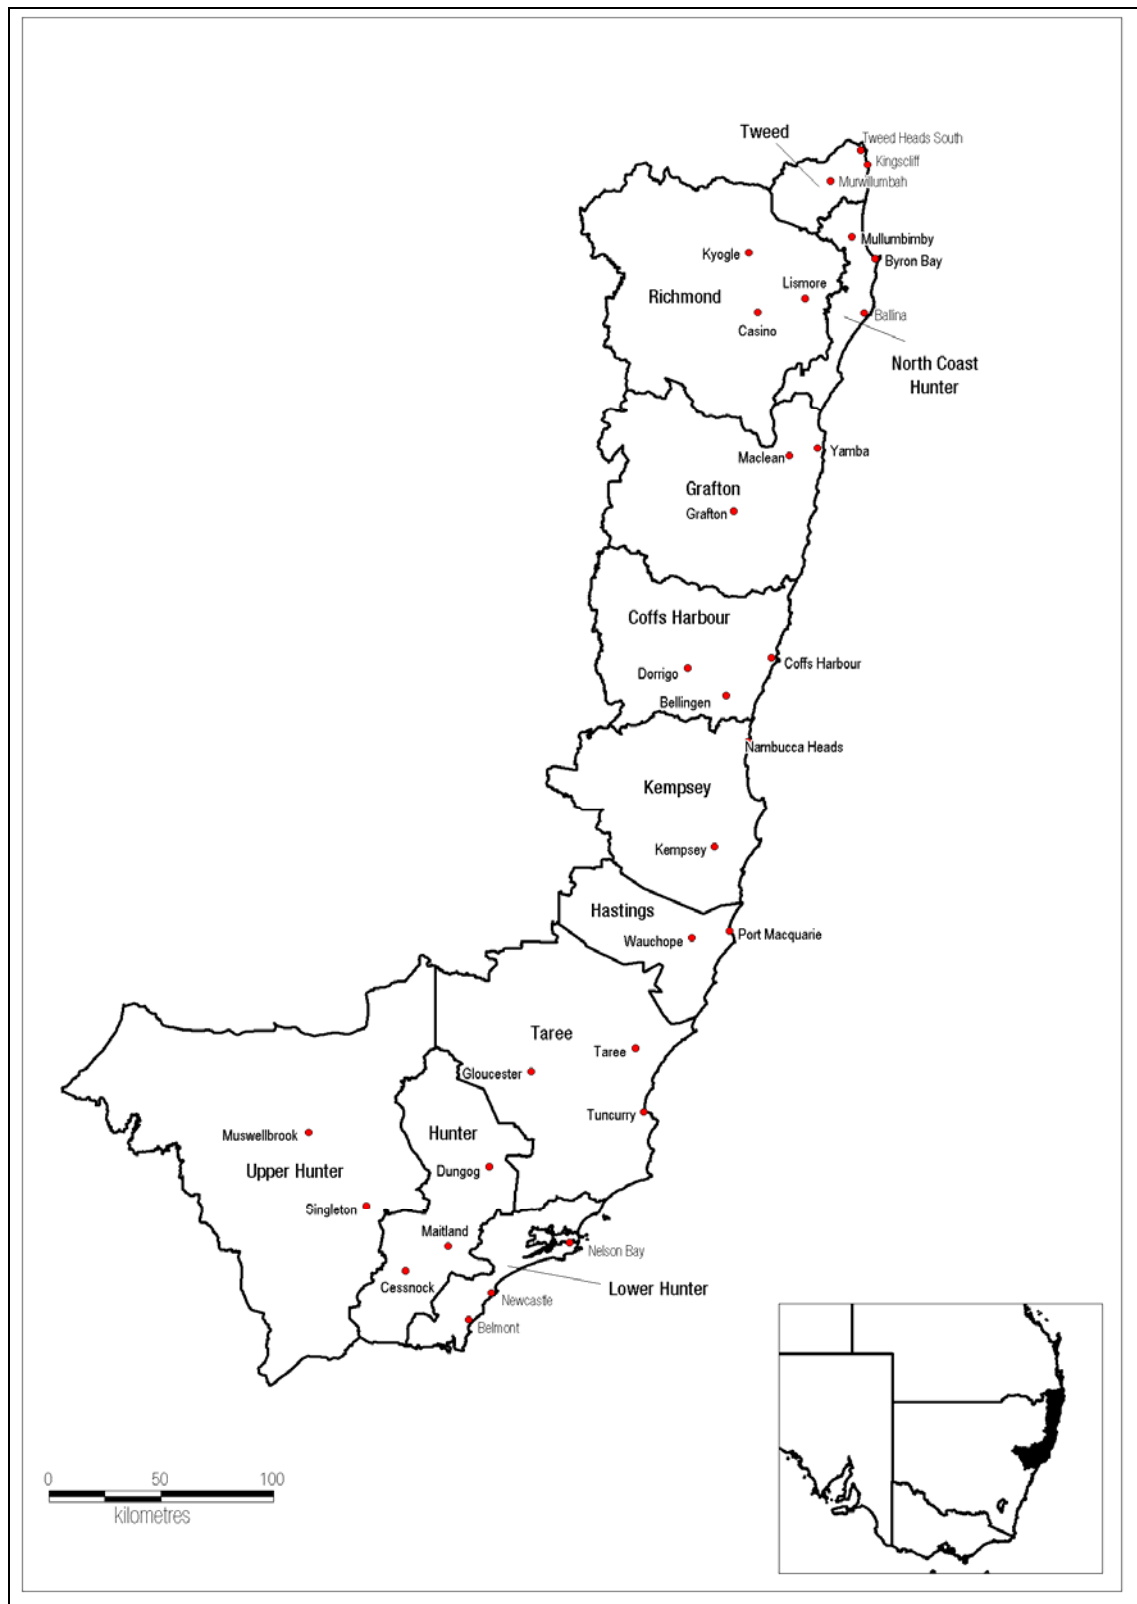

HUNTER AND NORTH COAST