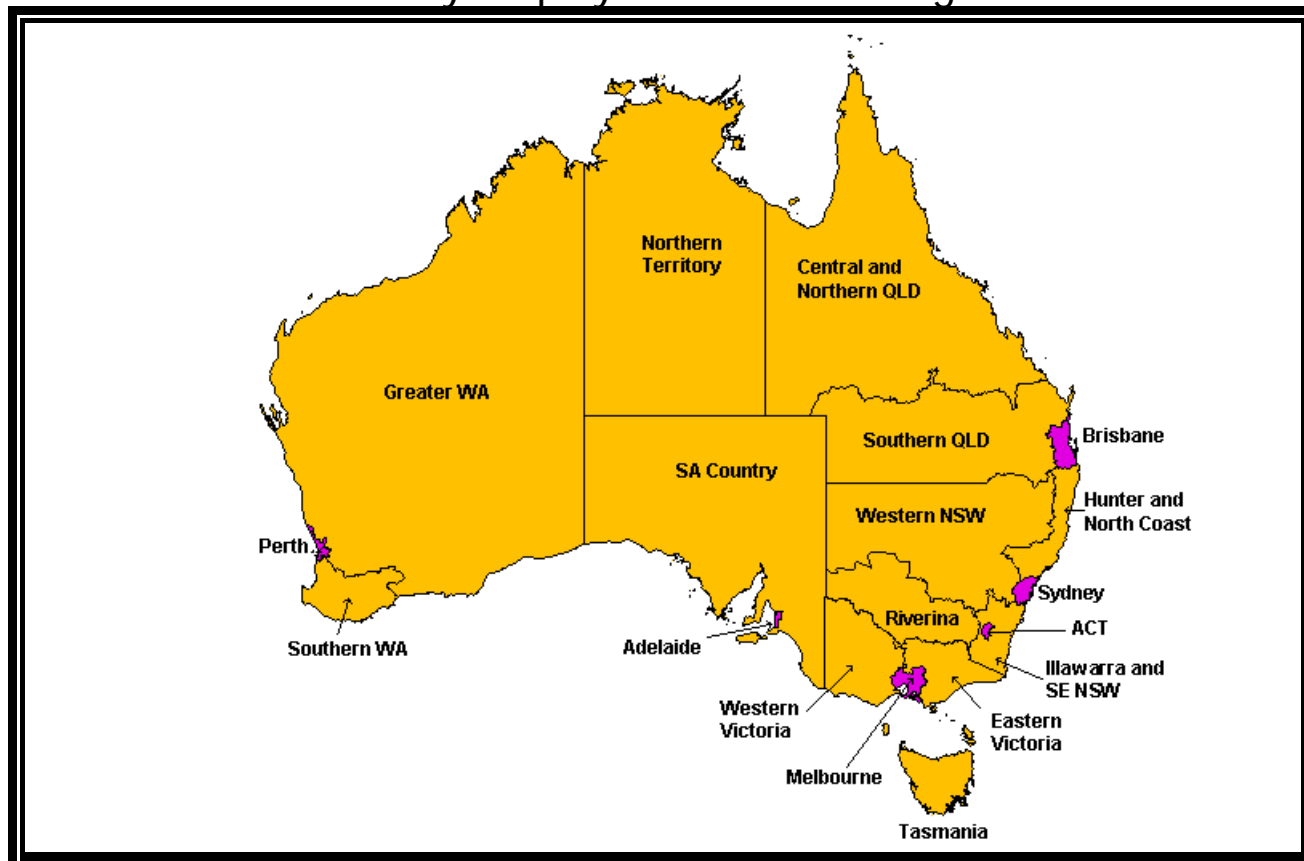

DEN STAR RATINGS—June 2008

DEN star ratings across Australia

The 19 Labour Market Regions (LMRs) are shown on the map below. Within these LMRs are 145 Employment Services Areas (ESAs). The Disability Employment Network consists of over 200 organisations delivering services to approximately 50,000 clients at over 700 sites Australia wide.

Disability Employment Network regions

Maps for each of the LMRs and the star ratings for individual organisations operating within them are provided over the following pages.

Service Types

The following pages have a service type listed for each site:

- **Capped:** for clients who have an assessed future work capacity of eight or more hours per week and who require long term support in the workplace and/or are unable to work at full wages.
- **Uncapped:** for clients receiving income support with part time participation requirements, who have an assessed future work capacity of 15-29 hours per week with up to 2 years assistance.
- **Uncapped Specialist:** an uncapped service that assists client with a particular type of disability.
- **Uncapped Remote:** an uncapped service delivered as one of a number of bundled employment services in remote localities.

Blank ratings

Some ratings are left blank in this report. This indicates that insufficient data has accumulated since 1 July 2006 to calculate a rating reflecting overall performance. It does not signal poor performance.