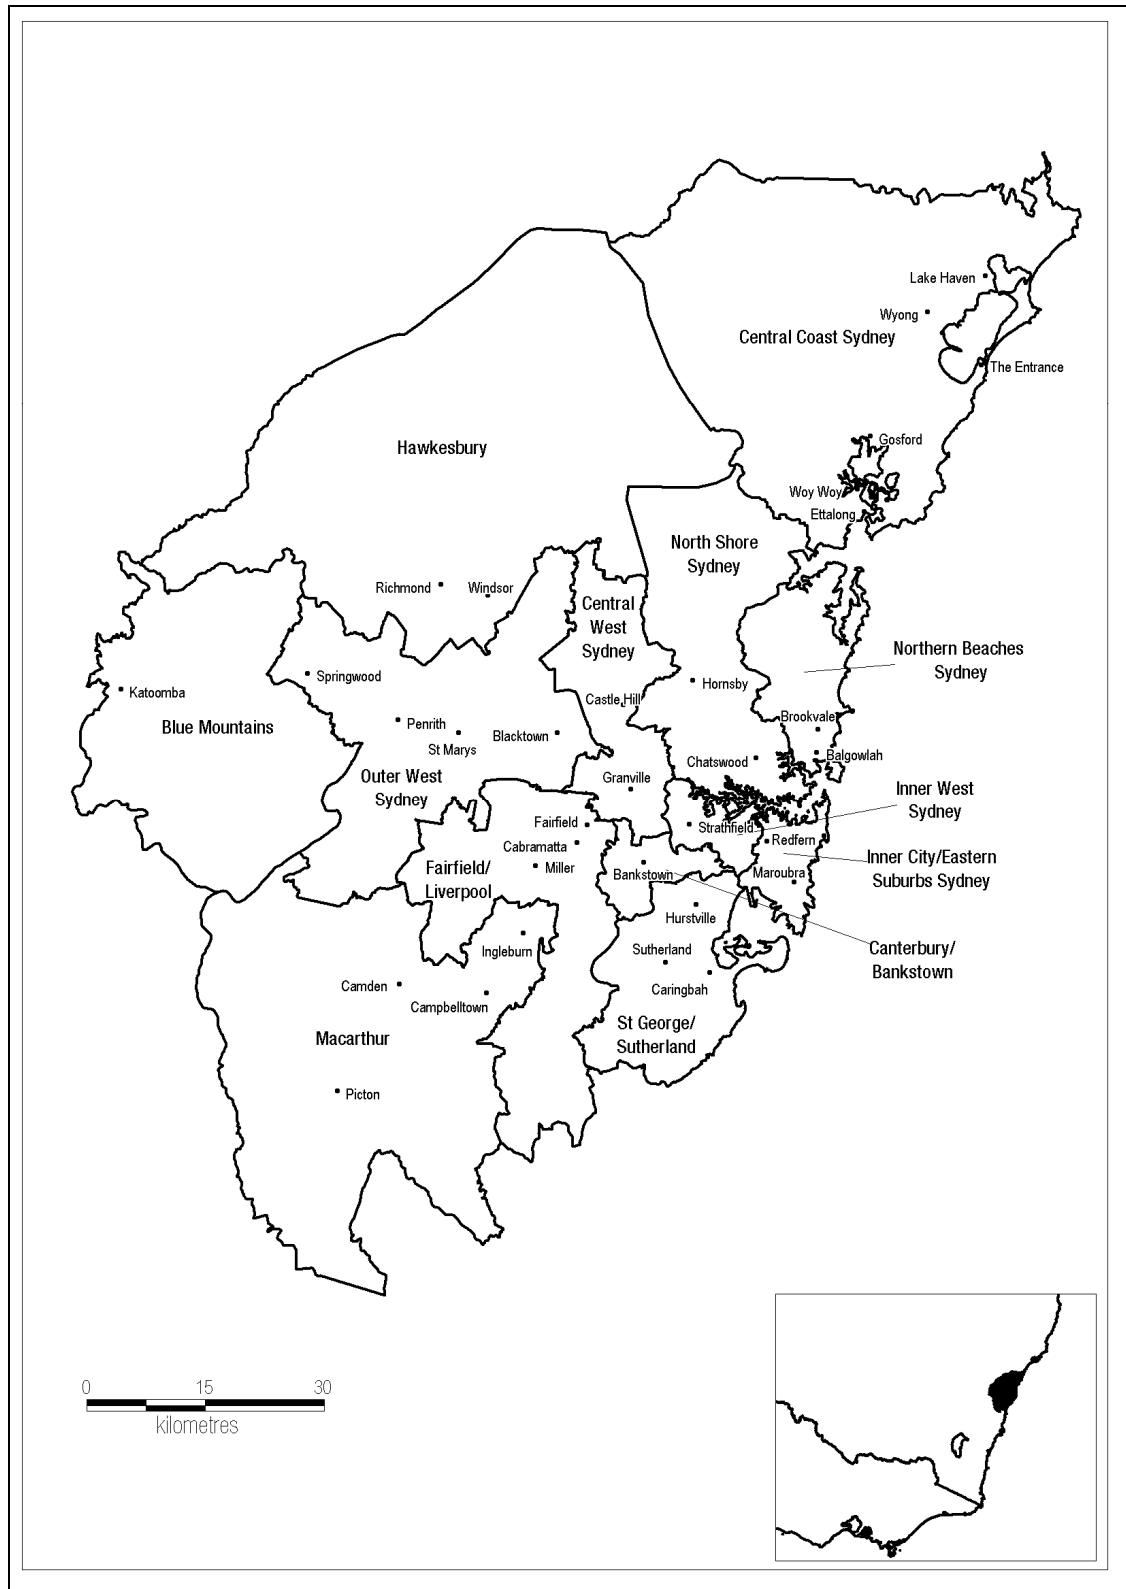

DEN STAR RATINGS—December 2008

SYDNEY