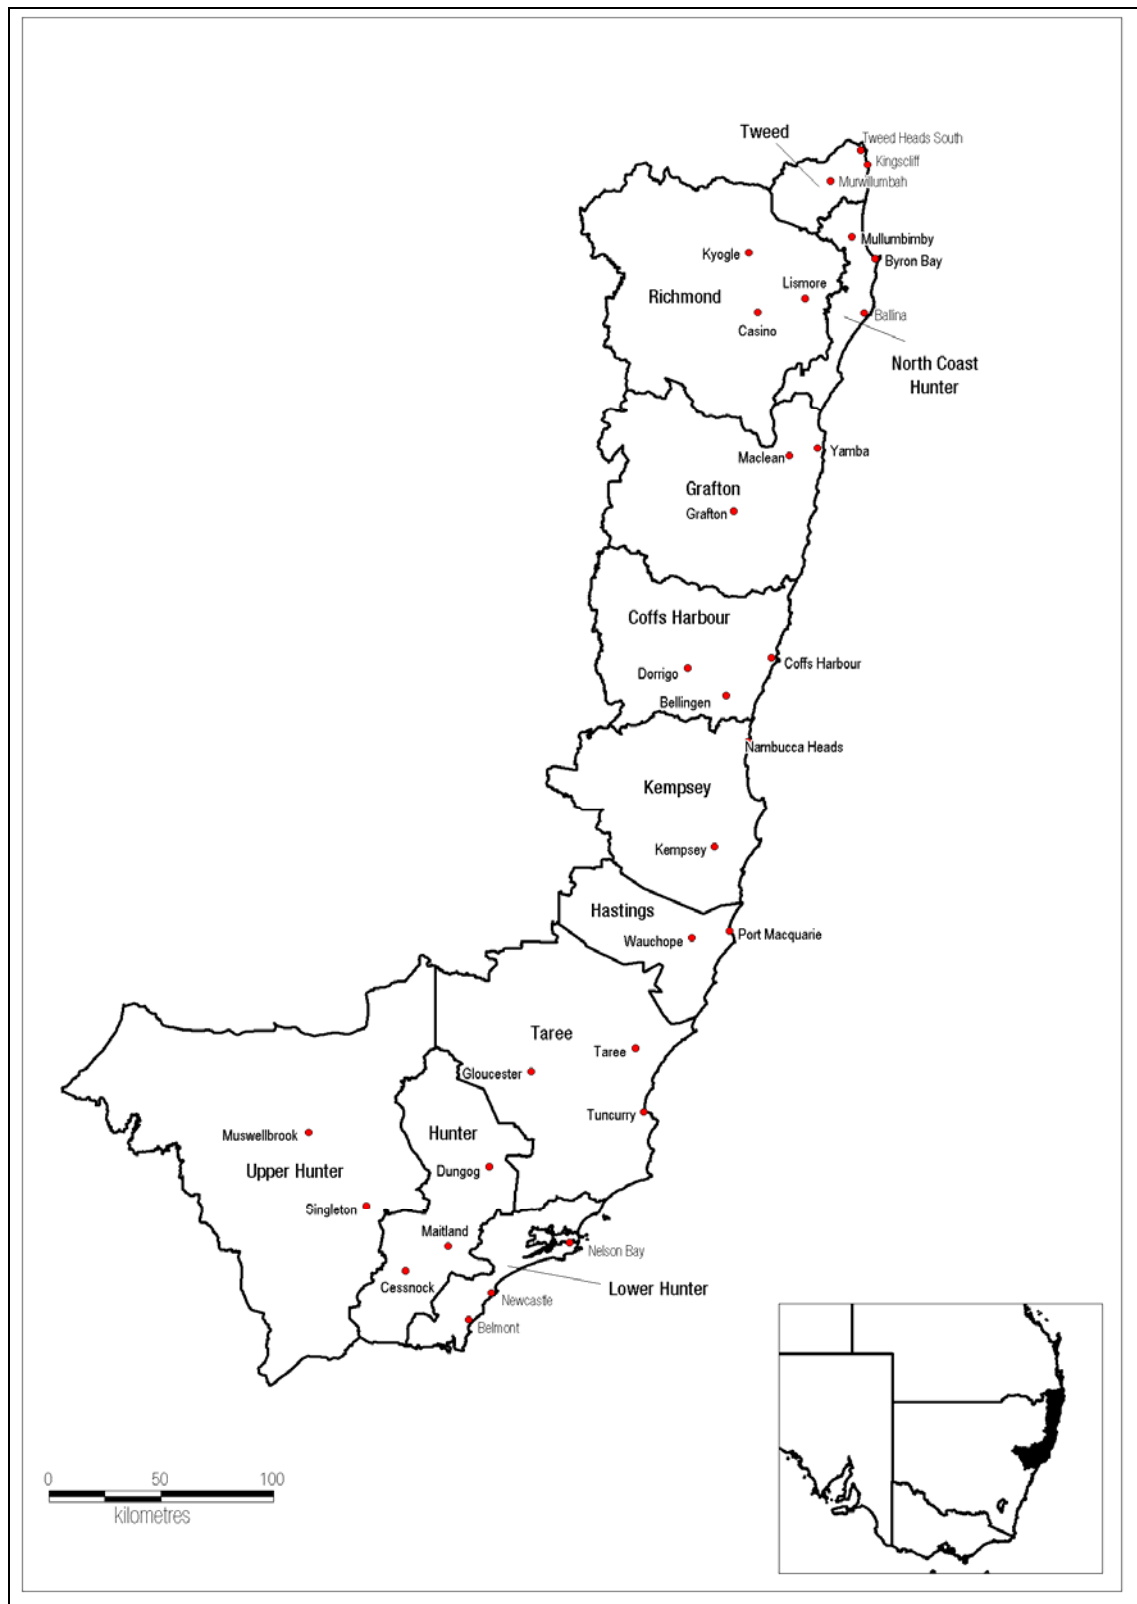

DEN STAR RATINGS—December 2008

HUNTER AND NORTH COAST