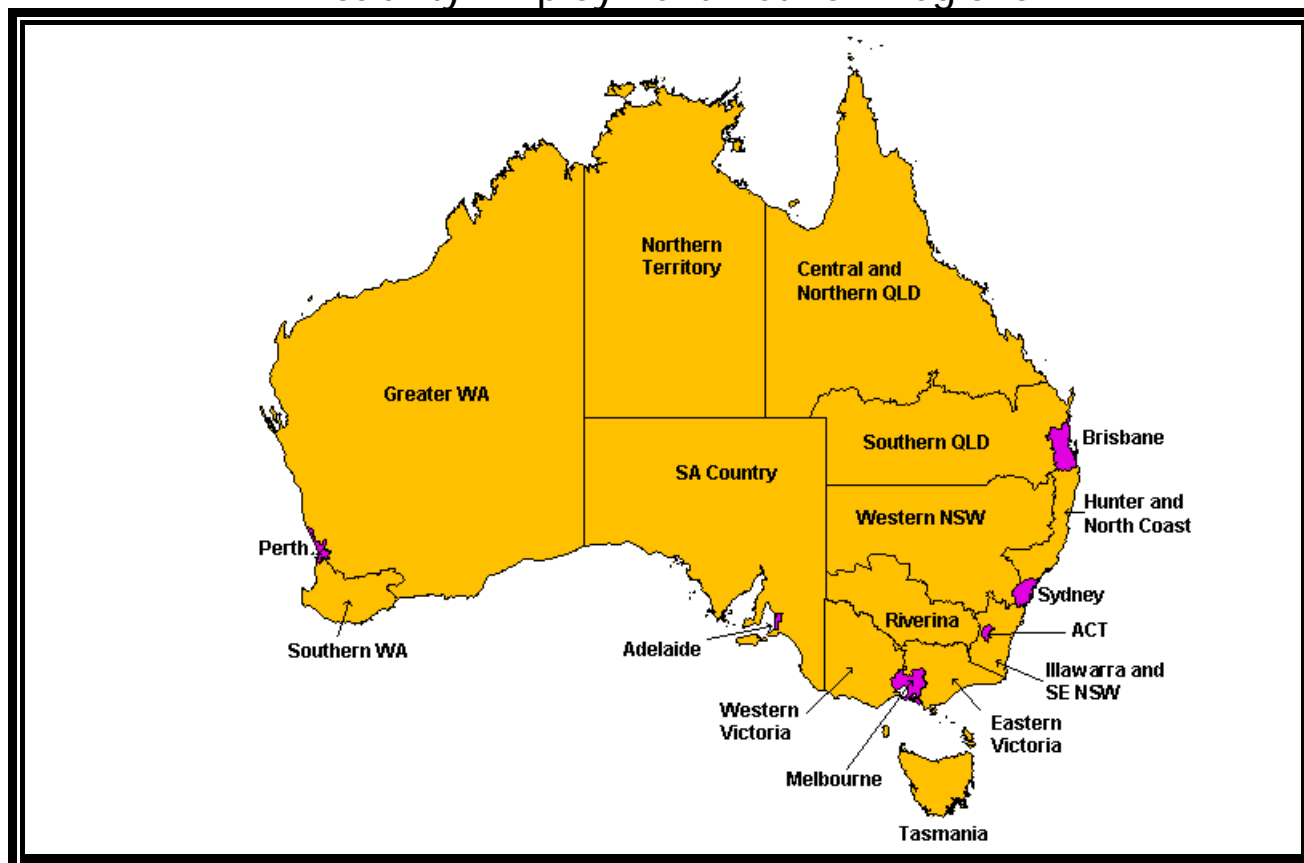

DEN STAR RATINGS—December 2008

DEN star ratings across Australia

The 19 Labour Market Regions (LMRs) are shown on the map below. Within these LMRs are 145 Employment Services Areas (ESAs). The Disability Employment Network consists of over 200 organisations delivering services to approximately 50,000 clients at over 700 sites Australia wide.

Disability Employment Network regions

Maps for each of the LMRs and the star ratings for individual organisations operating within them are provided over the following pages.

Service Types

The following pages have a service type listed for each site:

- **Capped:** for clients who have an assessed future work capacity of eight or more hours per week and who require long term support in the workplace and/or are unable to work at full wages.
- **Uncapped:** for clients receiving income support with part time participation requirements, who have an assessed future work capacity of 15-29 hours per week with up to 2 years assistance.
- **Uncapped Specialist:** an uncapped service that assists client with a particular type of disability.
- **Uncapped Remote:** an uncapped service delivered as one of a number of bundled employment services in remote localities.

Blank ratings

Some ratings are left blank in this report. This indicates that insufficient data has accumulated since 1 July 2006 to calculate a rating reflecting overall performance. It does not signal poor performance.